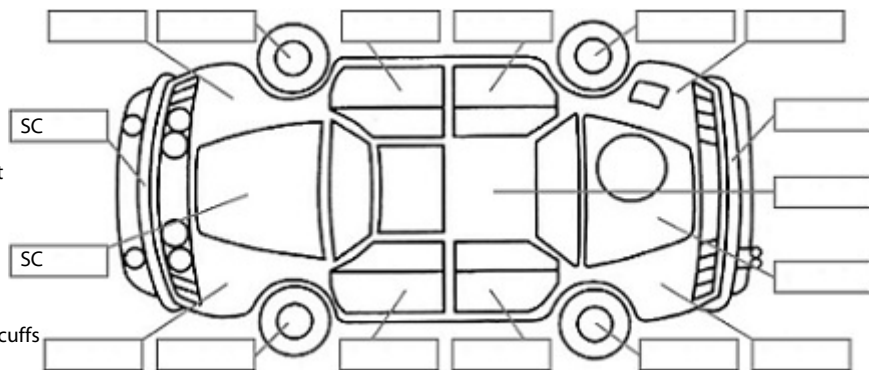

**Key:**

- S = scratch
- D = dent
- R = rust
- PT = paint defect
- C = crack
- P = pin dent
- \* = decals
- SC = stone chips
- W = significant scuffs

Body Inspection Comments

Stone chips on windscreen

Note: some defects & blemishes may not be displayed in the diagram