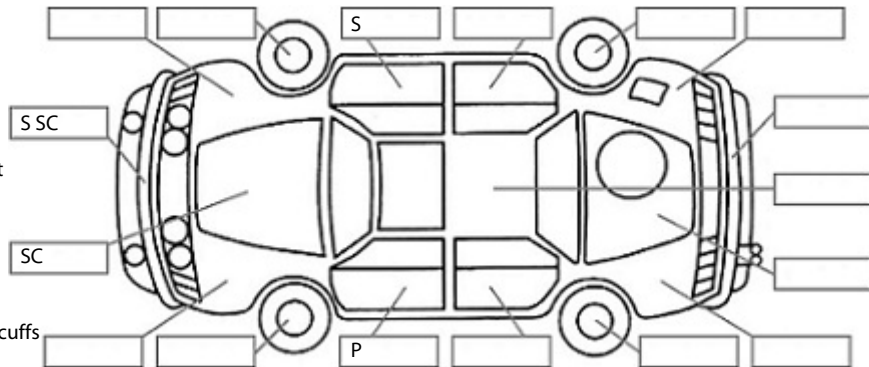

Key:

- S = scratch
- D = dent
- R = rust
- PT = paint defect
- C = crack
- P = pin dent
- * = decals
- SC = stone chips
- W = significant scuffs

Body Inspection Comments

Note: some defects & blemishes may not be displayed in the diagram

Engine Timing Mechanism: Timing Chain
 Evidence of Cam Belt Replacement: Not Applicable Kms:

	Pass	Fail	N/A
Engine			
Oil level	✓		
Smoke & fumes	✓		
Performance	✓		
Noise	✓		
Cooling System			
Coolant condition	✓		
Performance	✓		
Radiator / Hoses (visual)	✓		
Transmission			
Operation	✓		
Noise	✓		
Clutch			✓
CV joints			✓
Wheel bearings	✓		
Brakes			
Performance	✓		
Hand Brake	✓		
Tyres (lowest observed tread depth of tyres)			
Left front	5	mm	
Right front	5	mm	
Left rear	6	mm	
Right rear	7	mm	
Spare	Yes		
Suspension			
Suspension performance	✓		
Steering performance	✓		
Shock absorbers	✓		
Air Conditioning / Heater			
Operation	✓		
Electrical / Accessories			
Head lights	✓		
Tail lights	✓		
Indicators	✓		
Dashboard warning lights	✓		
Wipers (front & rear)	✓		
Window winder FL	✓		
Window winder FR	✓		
Window winder RL	✓		
Window winder RR	✓		
Rear view mirrors	✓		
Radio (basic test only)	✓		
CD (basic test only)			✓
Number of keys	2		
Central locking	✓		
Remote locking	✓		
Sat. Nav. (basic test only)			✓
Reversing camera	✓		