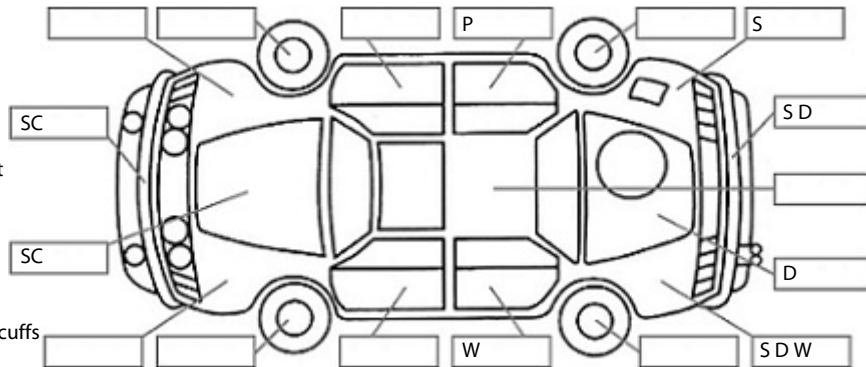

Key:

- S = scratch
- D = dent
- R = rust
- PT = paint defect
- C = crack
- P = pin dent
- * = decals
- SC = stone chips
- W = significant scuffs

Body Inspection Comments

Windscreen chips

Note: some defects & blemishes may not be displayed in the diagram