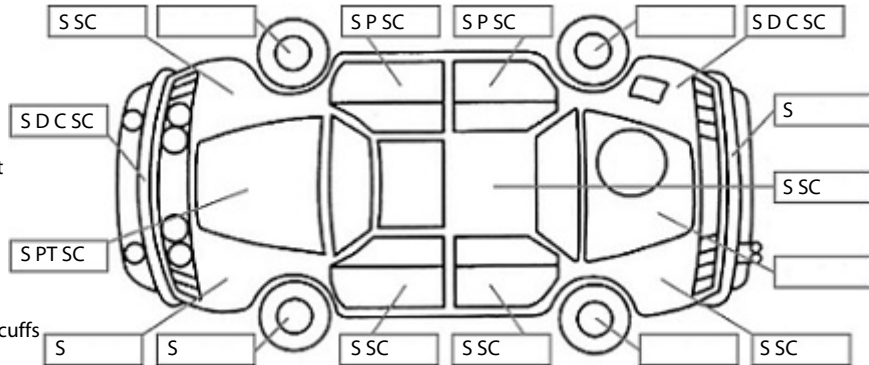

Make: Toyota	Model: OPA	Body Style: SUV
Year: 2000	Registration: GHL719	Reg Expiry: 19 Oct 2019
WoF Expiry: 11 Oct 2019	Odometer: 217,349 Kms	Good No: 19485708
VIN: 7AT0H63WX1100403E	Next Service: 219000	Service History: No

Key:

- S = scratch
- D = dent
- R = rust
- PT = paint defect
- C = crack
- P = pin dent
- * = decals
- SC = stone chips
- W = significant scuffs

Body Inspection Comments

Note: some defects & blemishes may not be displayed in the diagram

General Comments

Road Conditions During Test Drive: Dry

Engine Timing Mechanism: Timing Chain
 Evidence of Cam Belt Replacement: Not Applicable Kms:

	Pass	Fail	N/A
Engine			
Oil level	✓		
Smoke & fumes	✓		
Performance	✓		
Noise	✓		
Cooling System			
Coolant condition	✓		
Performance	✓		
Radiator / Hoses (visual)	✓		
Transmission			
Operation	✓		
Noise	✓		
Clutch			✓
CV joints	✓		
Wheel bearings	✓		
Brakes			
Performance	✓		
Hand Brake	✓		
Tyres (lowest observed tread depth of tyres)			
Left front	4	mm	
Right front	3	mm	
Left rear	5	mm	
Right rear	6	mm	
Spare	Yes		
Suspension			
Suspension performance	✓		
Steering performance	✓		
Shock absorbers	✓		
Air Conditioning / Heater			
Operation		✓	
Electrical / Accessories			
Head lights	✓		
Tail lights	✓		
Indicators	✓		
Dashboard warning lights	✓		
Wipers (front & rear)	✓		
Window winder FL	✓		
Window winder FR	✓		
Window winder RL	✓		
Window winder RR	✓		
Rear view mirrors	✓		
Radio (basic test only)	✓		
CD (basic test only)	✓		
Number of keys	2		
Central locking	✓		
Remote locking	✓		
Sat. Nav. (basic test only)			✓
Reversing camera			✓