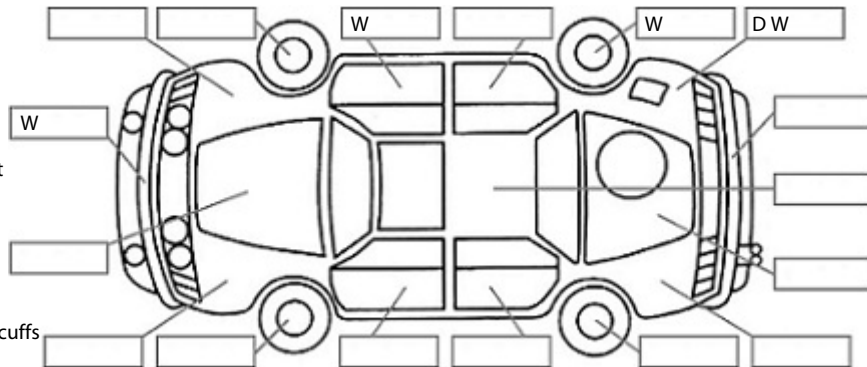

**Key:**

- S = scratch
- D = dent
- R = rust
- PT = paint defect
- C = crack
- P = pin dent
- \* = decals
- SC = stone chips
- W = significant scuffs

**Body Inspection Comments**

Paint worn on inner door sill drivers door