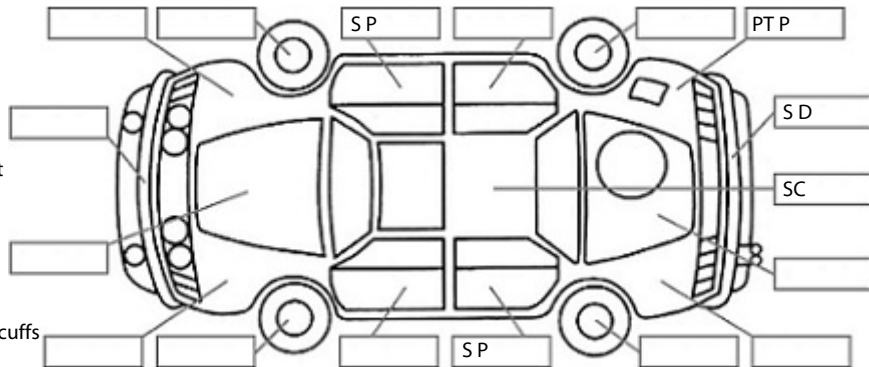

Make: Toyota	Model: Regius	Body Style: Van
Year: 2008	Registration: GRT693	Reg Expiry: 25 Jan 2020
WoF Expiry: 05 Jun 2020	Odometer: 239,202 Kms	Good No: 19482400
VIN: 7AT0H63TX12032384	Next Service: 234,000	Service History: No

Key:

- S = scratch
- D = dent
- R = rust
- PT = paint defect
- C = crack
- P = pin dent
- * = decals
- SC = stone chips
- W = significant scuffs

Body Inspection Comments

Centre seat back tray part missing

Note: some defects & blemishes may not be displayed in the diagram

Conditions During Body Inspection: Dry

Under Carriage & Under Bonnet Inspection Comments

Rear wheel drive

Interior Comments

Seats	Wear and tear
Carpets	Average
Panels	Average
Dashboard	Good