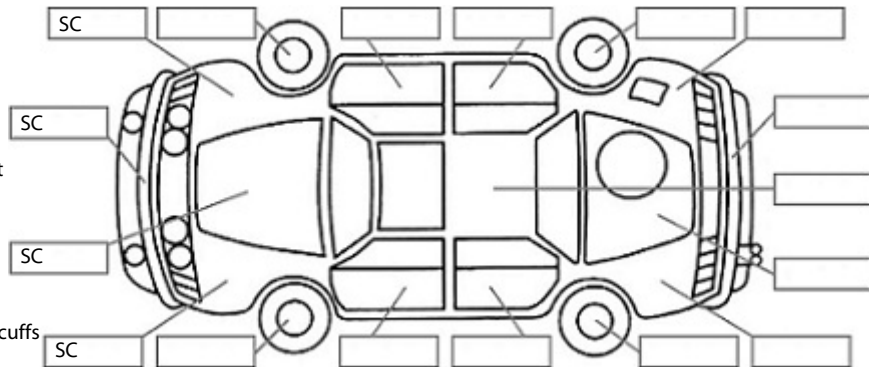

Key:

- S = scratch
- D = dent
- R = rust
- PT = paint defect
- C = crack
- P = pin dent
- * = decals
- SC = stone chips
- W = significant scuffs

Body Inspection Comments

Stone chips front screen

Note: some defects & blemishes may not be displayed in the diagram

Engine Timing Mechanism: Timing Chain
 Evidence of Cam Belt Replacement: Not Applicable Kms:

	Pass	Fail	N/A
Engine			
Oil level	✓		
Smoke & fumes	✓		
Performance	✓		
Noise	✓		
Cooling System			
Coolant condition	✓		
Performance	✓		
Radiator / Hoses (visual)	✓		
Transmission			
Operation	✓		
Noise	✓		
Clutch			✓
CV joints	✓		
Wheel bearings	✓		
Brakes			
Performance	✓		
Hand Brake	✓		
Tyres (lowest observed tread depth of tyres)			
Left front	3.0	mm	
Right front	3.0	mm	
Left rear	5.0	mm	
Right rear	5.0	mm	
Spare	Yes		
Suspension			
Suspension performance	✓		
Steering performance	✓		
Shock absorbers	✓		
Air Conditioning / Heater			
Operation	✓		
Electrical / Accessories			
Head lights	✓		
Tail lights	✓		
Indicators	✓		
Dashboard warning lights	✓		
Wipers (front & rear)	✓		
Window winder FL	✓		
Window winder FR	✓		
Window winder RL	✓		
Window winder RR	✓		
Rear view mirrors	✓		
Radio (basic test only)	✓		
CD (basic test only)	✓		
Number of keys	2		
Central locking	✓		
Remote locking	✓		
Sat. Nav. (basic test only)			✓
Reversing camera			✓