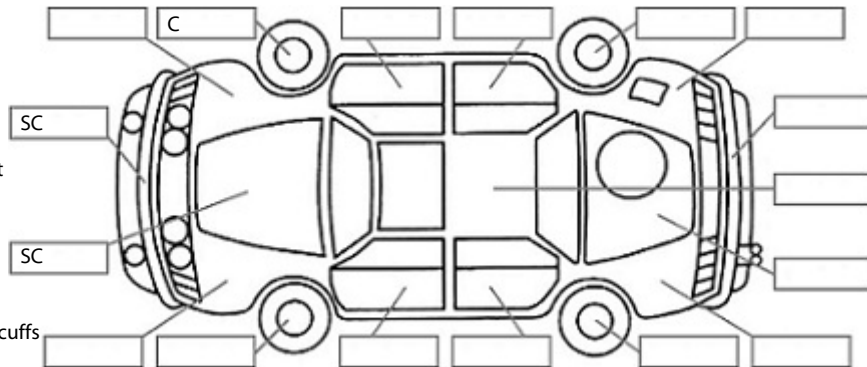

<b>Make:</b> Toyota	<b>Model:</b> Rush	<b>Body Style:</b> SUV
<b>Year:</b> 2006	<b>Registration:</b> KCS557	<b>Reg Expiry:</b> 01 Apr 2020
<b>WoF Expiry:</b> 05 Mar 2020	<b>Odometer:</b> 48,421 Kms	<b>Good No:</b> 19477959
<b>VIN:</b> 7AT0H65JX16002295	<b>Next Service:</b> 56440	<b>Service History:</b> No

**Key:**

- S = scratch
- D = dent
- R = rust
- PT = paint defect
- C = crack
- P = pin dent
- \* = decals
- SC = stone chips
- W = significant scuffs

**Body Inspection Comments**

Rust on fuel flap area  
Stone chips on windscreen

**General Comments**

2wd  
Driver side AC vent broken

Road Conditions During Test Drive: Dry

Engine Timing Mechanism: Timing Chain  
Evidence of Cam Belt Replacement: Not Applicable Kms:

	Pass	Fail	N/A
<b>Engine</b>			
Oil level	✓		
Smoke & fumes	✓		
Performance	✓		
Noise	✓		
<b>Cooling System</b>			
Coolant condition	✓		
Performance	✓		
Radiator / Hoses (visual)	✓		
<b>Transmission</b>			
Operation	✓		
Noise	✓		
Clutch			✓
CV joints			✓
Wheel bearings	✓		
<b>Brakes</b>			
Performance	✓		
Hand Brake	✓		
<b>Tyres</b> (lowest observed tread depth of tyres)			
Left front	5	mm	
Right front	5	mm	
Left rear	5	mm	
Right rear	5	mm	
Spare		Yes	
<b>Suspension</b>			
Suspension performance	✓		
Steering performance	✓		
Shock absorbers	✓		
<b>Air Conditioning / Heater</b>			
Operation	✓		
<b>Electrical / Accessories</b>			
Head lights	✓		
Tail lights	✓		
Indicators	✓		
Dashboard warning lights	✓		
Wipers (front & rear)	✓		
Window winder FL	✓		
Window winder FR	✓		
Window winder RL	✓		
Window winder RR	✓		
Rear view mirrors	✓		
Radio (basic test only)	✓		
CD (basic test only)			✓
Number of keys	3		
Central locking	✓		
Remote locking	✓		
Sat. Nav. (basic test only)			✓
Reversing camera			✓