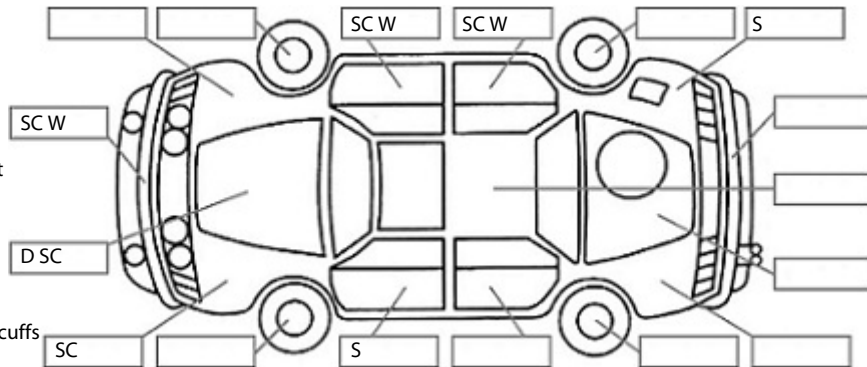

Make: Ssangyong	Model: Rexton	Body Style: SUV
Year: 2013	Registration: GYP953	Reg Expiry: 10 Nov 2019
WoF Expiry: 20 Jul 2019	Odometer: 109,418 Kms	Good No: 19474209
VIN: KPTH0B1FSDP321020	Next Service:	Service History: No

Key:

- S = scratch
- D = dent
- R = rust
- PT = paint defect
- C = crack
- P = pin dent
- * = decals
- SC = stone chips
- W = significant scuffs

Body Inspection Comments

..

Note: some defects & blemishes may not be displayed in the diagram