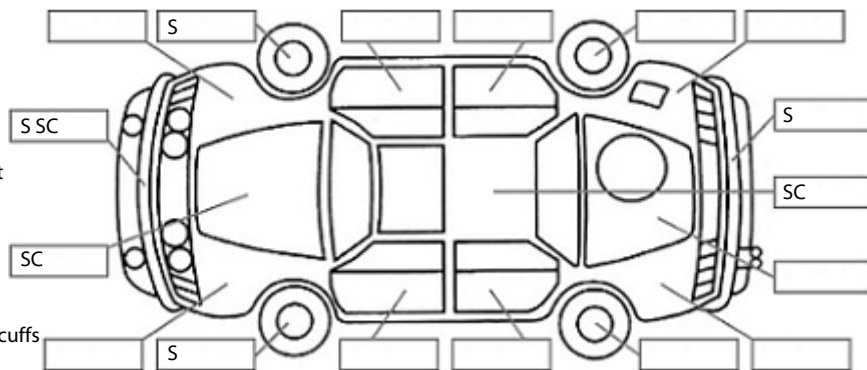

Key:

- S = scratch
- D = dent
- R = rust
- PT = paint defect
- C = crack
- P = pin dent
- * = decals
- SC = stone chips
- W = significant scuffs

Body Inspection Comments

Note: some defects & blemishes may not be displayed in the diagram

 Engine Timing Mechanism: Timing Chain
 Evidence of Cam Belt Replacement: Not Applicable Kms:

	Pass	Fail	N/A
Engine			
Oil level	✓		
Smoke & fumes	✓		
Performance	✓		
Noise	✓		
Cooling System			
Coolant condition	✓		
Performance	✓		
Radiator / Hoses (visual)	✓		
Transmission			
Operation	✓		
Noise	✓		
Clutch			✓
CV joints			✓
Wheel bearings	✓		
Brakes			
Performance	✓		
Hand Brake	✓		
Tyres (lowest observed tread depth of tyres)			
Left front	5.0	mm	
Right front	5.0	mm	
Left rear	3.0	mm	
Right rear	2.0	mm	
Spare	Yes		
Suspension			
Suspension performance	✓		
Steering performance	✓		
Shock absorbers	✓		
Air Conditioning / Heater			
Operation	✓		
Electrical / Accessories			
Head lights	✓		
Tail lights	✓		
Indicators	✓		
Dashboard warning lights	✓		
Wipers (front & rear)	✓		
Window winder FL	✓		
Window winder FR	✓		
Window winder RL	✓		
Window winder RR	✓		
Rear view mirrors	✓		
Radio (basic test only)	✓		
CD (basic test only)	✓		
Number of keys	2		
Central locking	✓		
Remote locking	✓		
Sat. Nav. (basic test only)			✓
Reversing camera			✓