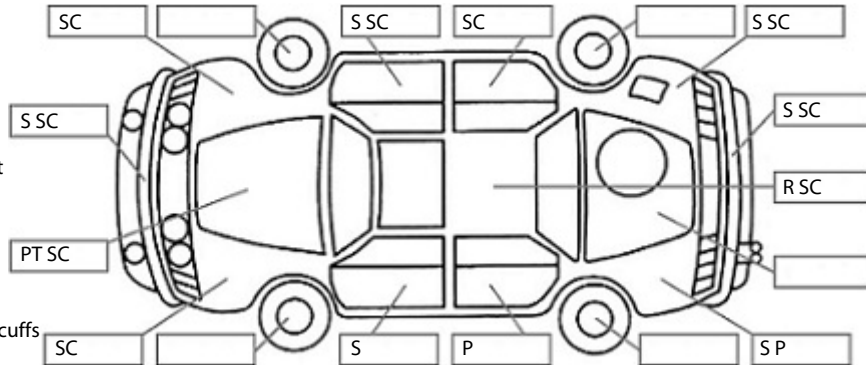

Make: Nissan	Model: X-Trail	Body Style: SUV
Year: 2017	Registration: KGW99	Reg Expiry: 10 Apr 2021
WoF Expiry: 14 Jan 2022	Odometer: 140,005 Kms	Good No: 19457934
VIN: JN1TBNT32A0012070	Next Service: 148,000 km	Service History: Yes

Key:

- S = scratch
- D = dent
- R = rust
- PT = paint defect
- C = crack
- P = pin dent
- * = decals
- SC = stone chips
- W = significant scuffs

Note: some defects & blemishes may not be displayed in the diagram

Engine Timing Mechanism: Timing Chain
 Evidence of Cam Belt Replacement: Not Applicable Kms:

	Pass	Fail	N/A
Engine			
Oil level	✓		
Smoke & fumes	✓		
Performance	✓		
Noise	✓		
Cooling System			
Coolant condition	✓		
Performance	✓		
Radiator / Hoses (visual)	✓		
Transmission			
Operation	✓		
Noise	✓		
Clutch			✓
CV joints	✓		
Wheel bearings	✓		
Brakes			
Performance	✓		
Hand Brake	✓		
Tyres (lowest observed tread depth of tyres)			
Left front	5.5	mm	
Right front	5	mm	
Left rear	5.5	mm	
Right rear	6	mm	
Spare	Yes		
Suspension			
Suspension performance	✓		
Steering performance	✓		
Shock absorbers	✓		
Air Conditioning / Heater			
Operation	✓		
Electrical / Accessories			
Head lights	✓		
Tail lights	✓		
Indicators	✓		
Dashboard warning lights	✓		
Wipers (front & rear)	✓		
Window winder FL	✓		
Window winder FR	✓		
Window winder RL	✓		
Window winder RR	✓		
Rear view mirrors	✓		
Radio (basic test only)	✓		
CD (basic test only)	✓		
Number of keys	2		
Central locking	✓		
Remote locking	✓		
Sat. Nav. (basic test only)	✓		
Reversing camera	✓		