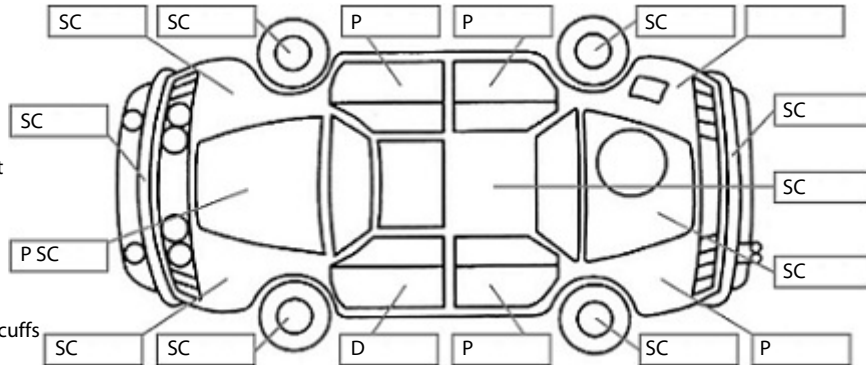

Key:

- S = scratch
- D = dent
- R = rust
- PT = paint defect
- C = crack
- P = pin dent
- * = decals
- SC = stone chips
- W = significant scuffs

Note: some defects & blemishes may not be displayed in the diagram

Body Inspection Comments

Aftermarket aerial fitted to tailgate.
Right sill step worn.
RR door seal damaged.

Conditions During Body Inspection: Dry

Under Carriage & Under Bonnet Inspection Comments

Engine undertray broken.
Front crossmember dented.

Engine Timing Mechanism: Timing Chain
Evidence of Cam Belt Replacement: Not Applicable Kms:

	Pass	Fail	N/A
Engine			
Oil level	✓		
Smoke & fumes	✓		
Performance	✓		
Noise	✓		
Cooling System			
Coolant condition	✓		
Performance	✓		
Radiator / Hoses (visual)	✓		
Transmission			
Operation	✓		
Noise	✓		
Clutch			✓
CV joints	✓		
Wheel bearings	✓		
Brakes			
Performance	✓		
Hand Brake	✓		
Tyres (lowest observed tread depth of tyres)			
Left front	8	mm	
Right front	8	mm	
Left rear	8	mm	
Right rear	8	mm	
Spare			Yes
Suspension			
Suspension performance	✓		
Steering performance	✓		
Shock absorbers	✓		
Air Conditioning / Heater			
Operation	✓		
Electrical / Accessories			
Head lights	✓		
Tail lights	✓		
Indicators	✓		
Dashboard warning lights	✓		
Wipers (front & rear)	✓		
Window winder FL	✓		
Window winder FR	✓		
Window winder RL	✓		
Window winder RR	✓		
Rear view mirrors	✓		
Radio (basic test only)	✓		
CD (basic test only)			✓
Number of keys	2		
Central locking	✓		
Remote locking	✓		
Sat. Nav. (basic test only)	✓		
Reversing camera	✓		