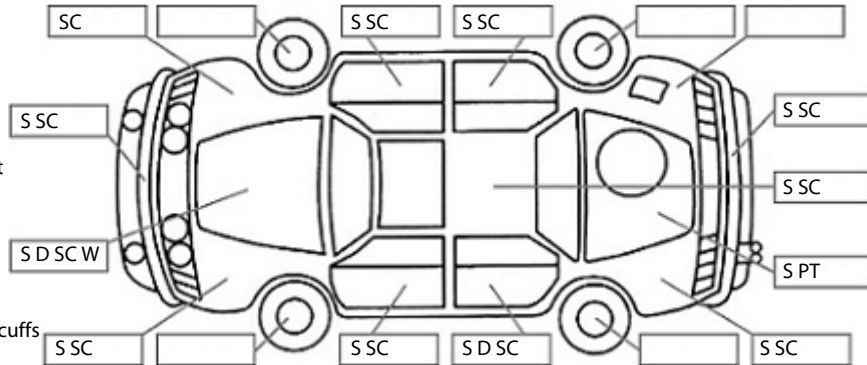

Make: Nissan	Model: Pathfinder	Body Style: SUV
Year: 2008	Registration: EMR586	Reg Expiry: 15 Sep 2019
WoF Expiry: 25 Sep 2020	Odometer: 244,429 Kms	Good No: 19282058
VIN: VSKJWVR51A0250155	Next Service: 254400	Service History: No

Key:

- S = scratch
- D = dent
- R = rust
- PT = paint defect
- C = crack
- P = pin dent
- * = decals
- SC = stone chips
- W = significant scuffs

Body Inspection Comments

Minor stone chips in the windscreen ,

Note: some defects & blemishes may not be displayed in the diagram

Conditions During Body Inspection: Dry

Under Carriage & Under Bonnet Inspection Comments

Interior Comments

Seats	drivers seat ripped,wear and tear ,
Carpets	drivers floor ripped,wear and tear ,
Panels	Average
Dashboard	Average