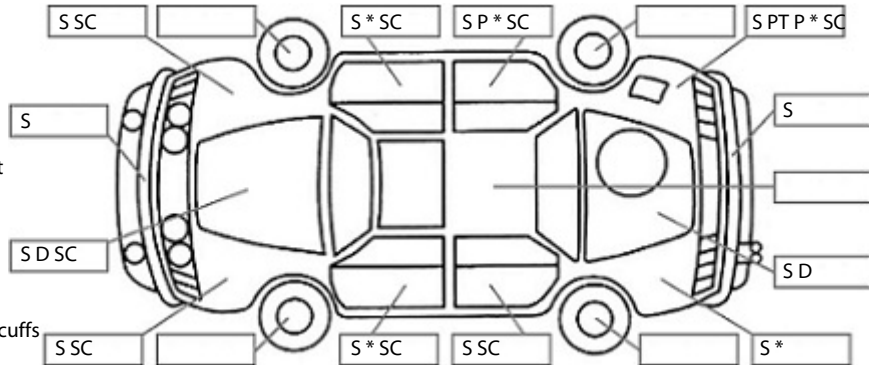

Key:

- S = scratch
- D = dent
- R = rust
- PT = paint defect
- C = crack
- P = pin dent
- * = decals
- SC = stone chips
- W = significant scuffs

Body Inspection Comments

LH sill dented,

Note: some defects & blemishes may not be displayed in the diagram