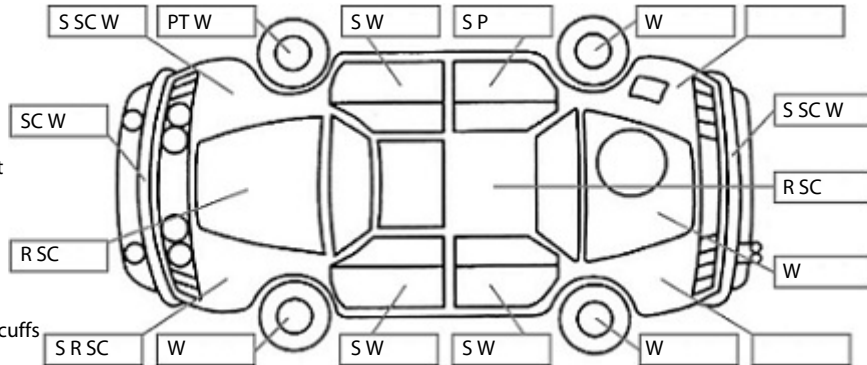

<b>Make:</b> Mazda	<b>Model:</b> Tribute	<b>Body Style:</b> SUV
<b>Year:</b> 2001	<b>Registration:</b> AFW178	<b>Reg Expiry:</b> 26 Jul 2020
<b>WoF Expiry:</b> 11 May 2020	<b>Odometer:</b> 222,677 Kms	<b>Good No:</b> 19280817
<b>VIN:</b> JM0YU081Y11101154	<b>Next Service:</b> 230,300	<b>Service History:</b> No

**Key:**

- S = scratch
- D = dent
- R = rust
- PT = paint defect
- C = crack
- P = pin dent
- \* = decals
- SC = stone chips
- W = significant scuffs

Body Inspection Comments

Stone chips in the windscreen,

Note: some defects & blemishes may not be displayed in the diagram

Conditions During Body Inspection: Wet

Under Carriage & Under Bonnet Inspection Comments

Multiple oil leaks,

Interior Comments

Seats	Average
Carpets	Average
Panels	scuff marks throughout
Dashboard	Average