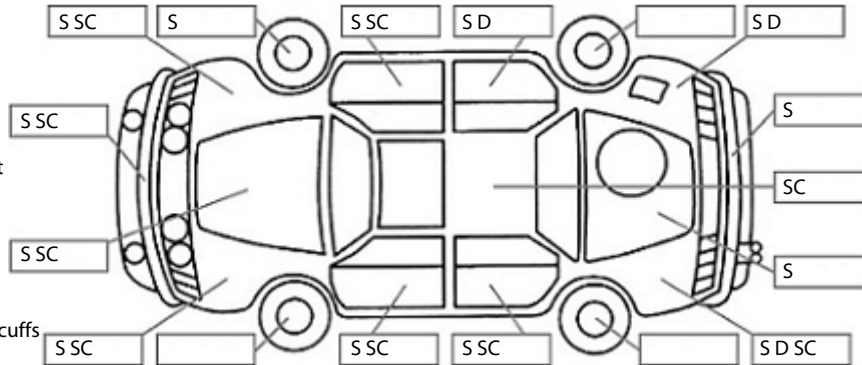

Key:

- S = scratch
- D = dent
- R = rust
- PT = paint defect
- C = crack
- P = pin dent
- * = decals
- SC = stone chips
- W = significant scuffs

Body Inspection Comments

Note: some defects & blemishes may not be displayed in the diagram

General Comments

Road Conditions During Test Drive: Dry

Engine Timing Mechanism: Timing Chain
 Evidence of Cam Belt Replacement: Not Applicable Kms:

	Pass	Fail	N/A
Engine			
Oil level	✓		
Smoke & fumes	✓		
Performance	✓		
Noise	✓		
Cooling System			
Coolant condition	✓		
Performance	✓		
Radiator / Hoses (visual)	✓		
Transmission			
Operation	✓		
Noise	✓		
Clutch			✓
CV joints	✓		
Wheel bearings	✓		
Brakes			
Performance	✓		
Hand Brake	✓		
Tyres (lowest observed tread depth of tyres)			
Left front	4	mm	
Right front	4	mm	
Left rear	3	mm	
Right rear	3	mm	
Spare			
Suspension			
Suspension performance	✓		
Steering performance	✓		
Shock absorbers	✓		
Air Conditioning / Heater			
Operation	✓		
Electrical / Accessories			
Head lights	✓		
Tail lights	✓		
Indicators	✓		
Dashboard warning lights	✓		
Wipers (front & rear)	✓		
Window winder FL	✓		
Window winder FR	✓		
Window winder RL	✓		
Window winder RR	✓		
Rear view mirrors	✓		
Radio (basic test only)	✓		
CD (basic test only)	✓		
Number of keys	2		
Central locking	✓		
Remote locking	✓		
Sat. Nav. (basic test only)			✓
Reversing camera	✓		