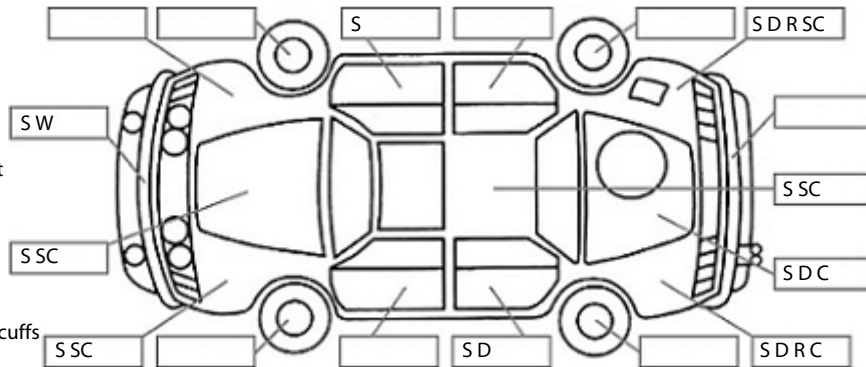

Make: Volkswagen	Model: Crafter	Body Style: Van
Year: 2014	Registration: HRH73	Reg Expiry: 28 Dec 2019
WoF Expiry: 14 Dec 2019	Odometer: 135,140 Kms	Good No: 19280271
VIN: WV1ZZZ2EZF6001426	Next Service: flexible	Service History: No

Key:

- S = scratch
- D = dent
- R = rust
- PT = paint defect
- C = crack
- P = pin dent
- * = decals
- SC = stone chips
- W = significant scuffs

Body Inspection Comments

Note: some defects & blemishes may not be displayed in the diagram