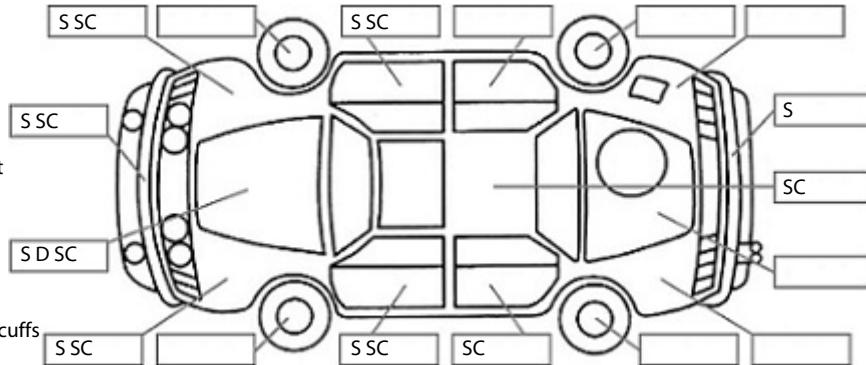

<b>Make:</b>	Ford	<b>Model:</b>	Territory	<b>Body Style:</b>	SUV
<b>Year:</b>	2010	<b>Registration:</b>	FMW376	<b>Reg Expiry:</b>	18 Apr 2020
<b>WoF Expiry:</b>	25 Oct 2020	<b>Odometer:</b>	143,728 Kms	<b>Good No:</b>	19279738
<b>VIN:</b>	6FPAAAJGATAM4080	<b>Next Service:</b>	150500	<b>Service History:</b>	No

**Key:**

- S = scratch
- D = dent
- R = rust
- PT = paint defect
- C = crack
- P = pin dent
- \* = decals
- SC = stone chips
- W = significant scuffs

**Body Inspection Comments**

Minor stone chips in the windscreen ,