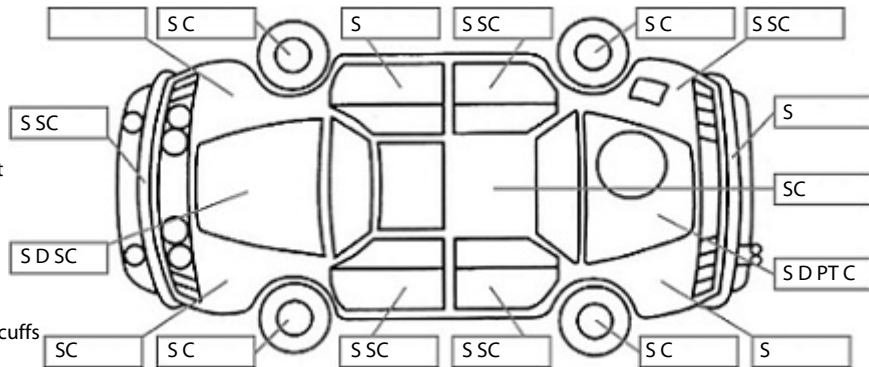

Key:

- S = scratch
- D = dent
- R = rust
- PT = paint defect
- C = crack
- P = pin dent
- * = decals
- SC = stone chips
- W = significant scuffs

Body Inspection Comments

Both front door mirror casings need paint,

Note: some defects & blemishes may not be displayed in the diagram

Conditions During Body Inspection: Dry

Under Carriage & Under Bonnet Inspection Comments
Interior Comments

Seats	Average
Carpets	Average
Panels	Average
Dashboard	Average