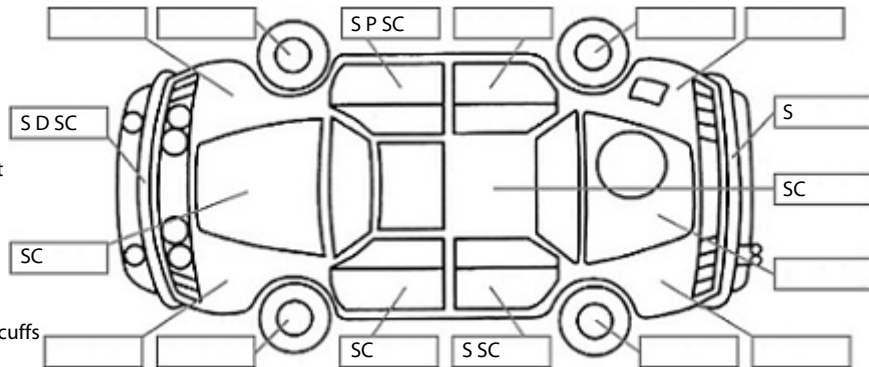

Key:

- S = scratch
- D = dent
- R = rust
- PT = paint defect
- C = crack
- P = pin dent
- * = decals
- SC = stone chips
- W = significant scuffs

Body Inspection Comments

Note: some defects & blemishes may not be displayed in the diagram