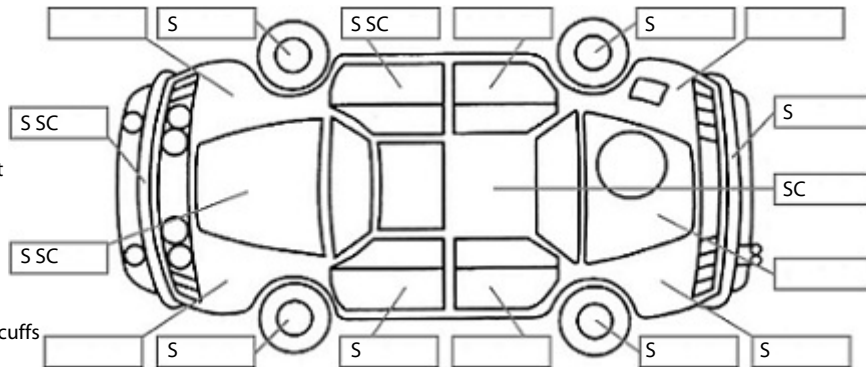

Key:

- S = scratch
- D = dent
- R = rust
- PT = paint defect
- C = crack
- P = pin dent
- * = decals
- SC = stone chips
- W = significant scuffs

Body Inspection Comments

Note: some defects & blemishes may not be displayed in the diagram