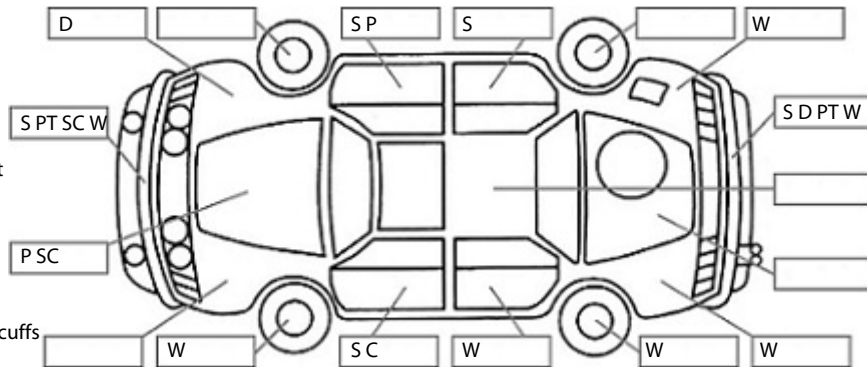

Key:

- S = scratch
- D = dent
- R = rust
- PT = paint defect
- C = crack
- P = pin dent
- * = decals
- SC = stone chips
- W = significant scuffs

Body Inspection Comments

Note: some defects & blemishes may not be displayed in the diagram

- Left front door trim loose
- Rear bumper left side loose
- Right front tyre inner edge wear (replace)
- Left front tyre inner edge wear
- Right rear tyre inner edge wear

Conditions During Body Inspection: Wet