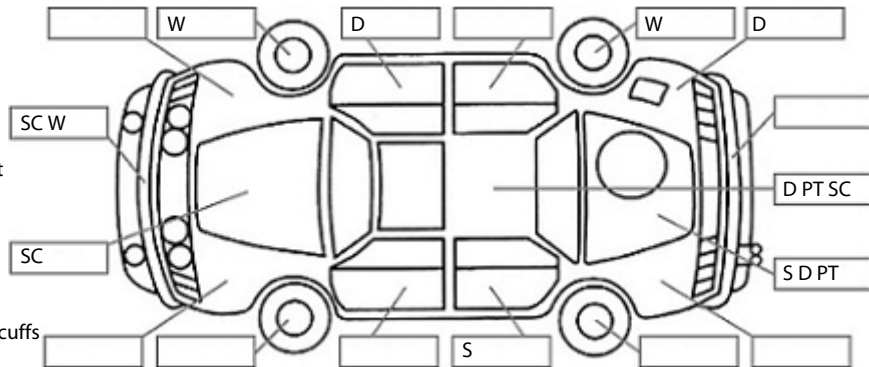

Key:

- S = scratch
- D = dent
- R = rust
- PT = paint defect
- C = crack
- P = pin dent
- * = decals
- SC = stone chips
- W = significant scuffs

Body Inspection Comments

Right sill dented

Note: some defects & blemishes may not be displayed in the diagram

Engine Timing Mechanism: Timing Chain
 Evidence of Cam Belt Replacement: Not Applicable Kms:

	Pass	Fail	N/A
Engine			
Oil level	✓		
Smoke & fumes	✓		
Performance	✓		
Noise	✓		
Cooling System			
Coolant condition	✓		
Performance	✓		
Radiator / Hoses (visual)	✓		
Transmission			
Operation	✓		
Noise	✓		
Clutch			✓
CV joints	✓		
Wheel bearings	✓		
Brakes			
Performance	✓		
Hand Brake	✓		
Tyres (lowest observed tread depth of tyres)			
Left front	7	mm	
Right front	7	mm	
Left rear	3	mm	
Right rear	4	mm	
Spare		Yes	
Suspension			
Suspension performance	✓		
Steering performance	✓		
Shock absorbers	✓		
Air Conditioning / Heater			
Operation	✓		
Electrical / Accessories			
Head lights	✓		
Tail lights	✓		
Indicators	✓		
Dashboard warning lights	✓		
Wipers (front & rear)	✓		
Window winder FL	✓		
Window winder FR	✓		
Window winder RL	✓		
Window winder RR	✓		
Rear view mirrors	✓		
Radio (basic test only)	✓		
CD (basic test only)	✓		
Number of keys	2		
Central locking	✓		
Remote locking	✓		
Sat. Nav. (basic test only)			✓
Reversing camera			✓