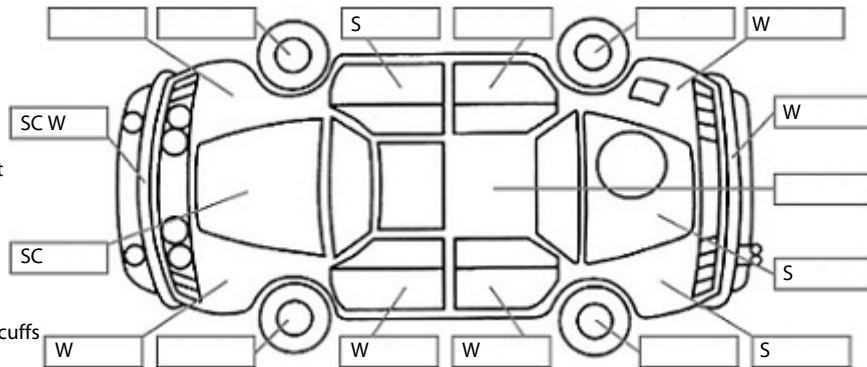

Key:

- S = scratch
- D = dent
- R = rust
- PT = paint defect
- C = crack
- P = pin dent
- * = decals
- SC = stone chips
- W = significant scuffs

Body Inspection Comments

Vent on roof

Note: some defects & blemishes may not be displayed in the diagram

Engine Timing Mechanism: Timing Chain
 Evidence of Cam Belt Replacement: Not Applicable Kms:

	Pass	Fail	N/A
Engine			
Oil level	✓		
Smoke & fumes	✓		
Performance	✓		
Noise	✓		
Cooling System			
Coolant condition	✓		
Performance	✓		
Radiator / Hoses (visual)	✓		
Transmission			
Operation	✓		
Noise	✓		
Clutch	✓		
CV joints	✓		
Wheel bearings	✓		
Brakes			
Performance	✓		
Hand Brake	✓		
Tyres (lowest observed tread depth of tyres)			
Left front	4	mm	
Right front	5	mm	
Left rear	7	mm	
Right rear	7	mm	
Spare	Yes		
Suspension			
Suspension performance	✓		
Steering performance	✓		
Shock absorbers	✓		
Air Conditioning / Heater			
Operation	✓		
Electrical / Accessories			
Head lights	✓		
Tail lights	✓		
Indicators	✓		
Dashboard warning lights	✓		
Wipers (front & rear)	✓		
Window winder FL	✓		
Window winder FR	✓		
Window winder RL			✓
Window winder RR			✓
Rear view mirrors	✓		
Radio (basic test only)	✓		
CD (basic test only)	✓		
Number of keys	1		
Central locking	✓		
Remote locking	✓		
Sat. Nav. (basic test only)			✓
Reversing camera	✓		