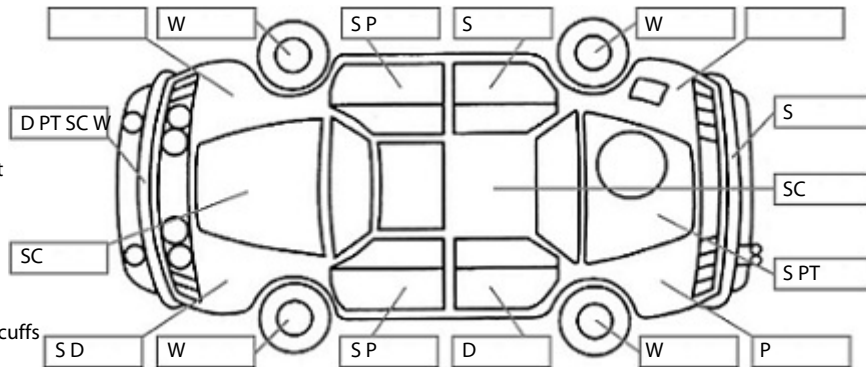

**Key:**

- S = scratch
- D = dent
- R = rust
- PT = paint defect
- C = crack
- P = pin dent
- \* = decals
- SC = stone chips
- W = significant scuffs

**Body Inspection Comments**

Aerial hole on roof  
 Chip windscreen outside CVA  
 Front left bumper trim missing