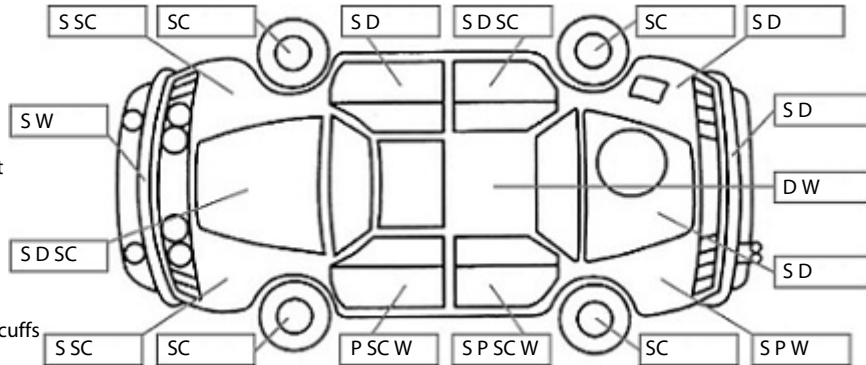

Make: Nissan	Model: Navara	Body Style: Utility
Year: 2008	Registration: FKW978	Reg Expiry: 08 Mar 2020
WoF Expiry: 18 Nov 2020	Odometer: 256,488 Kms	Good No: 19180311
VIN: JN1CPUD22A0020459	Next Service: 266000	Service History: No

Key:

- S = scratch
- D = dent
- R = rust
- PT = paint defect
- C = crack
- P = pin dent
- * = decals
- SC = stone chips
- W = significant scuffs

Body Inspection Comments

L/H tail light cracked.
Aerial broken.

Note: some defects & blemishes may not be displayed in the diagram

Conditions During Body Inspection: Dry

Under Carriage & Under Bonnet Inspection Comments

Interior Comments

Seats	rip on drivers seat. l/f seat belt webbing damaged
Carpets	holes on drivers side.
Panels	console boot loose.
Dashboard	Average