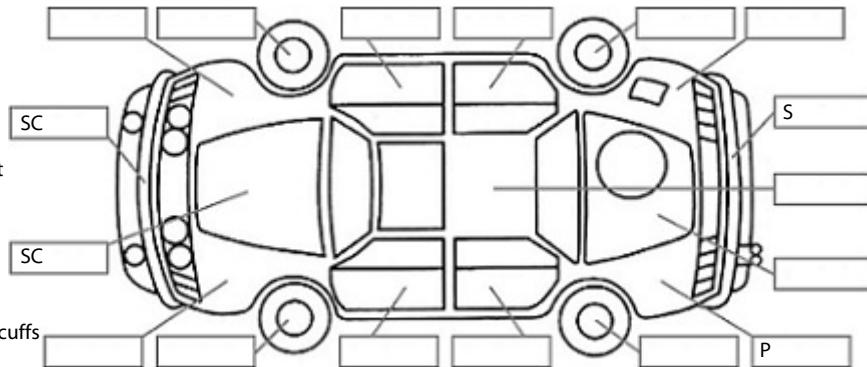

Key:

- S = scratch
- D = dent
- R = rust
- PT = paint defect
- C = crack
- P = pin dent
- * = decals
- SC = stone chips
- W = significant scuffs

Body Inspection Comments

/

Note: some defects & blemishes may not be displayed in the diagram

Engine Timing Mechanism: Timing Chain
 Evidence of Cam Belt Replacement: Not Applicable Kms:

	Pass	Fail	N/A
Engine			
Oil level	✓		
Smoke & fumes	✓		
Performance	✓		
Noise	✓		
Cooling System			
Coolant condition	✓		
Performance	✓		
Radiator / Hoses (visual)	✓		
Transmission			
Operation	✓		
Noise	✓		
Clutch			✓
CV joints	✓		
Wheel bearings	✓		
Brakes			
Performance	✓		
Hand Brake	✓		
Tyres (lowest observed tread depth of tyres)			
Left front	4.0	mm	
Right front	4.0	mm	
Left rear	7.0	mm	
Right rear	7.0	mm	
Spare	Yes		
Suspension			
Suspension performance	✓		
Steering performance	✓		
Shock absorbers	✓		
Air Conditioning / Heater			
Operation	✓		
Electrical / Accessories			
Head lights	✓		
Tail lights	✓		
Indicators	✓		
Dashboard warning lights	✓		
Wipers (front & rear)	✓		
Window winder FL	✓		
Window winder FR	✓		
Window winder RL	✓		
Window winder RR	✓		
Rear view mirrors	✓		
Radio (basic test only)	✓		
CD (basic test only)			✓
Number of keys	2		
Central locking	✓		
Remote locking	✓		
Sat. Nav. (basic test only)			✓
Reversing camera	✓		