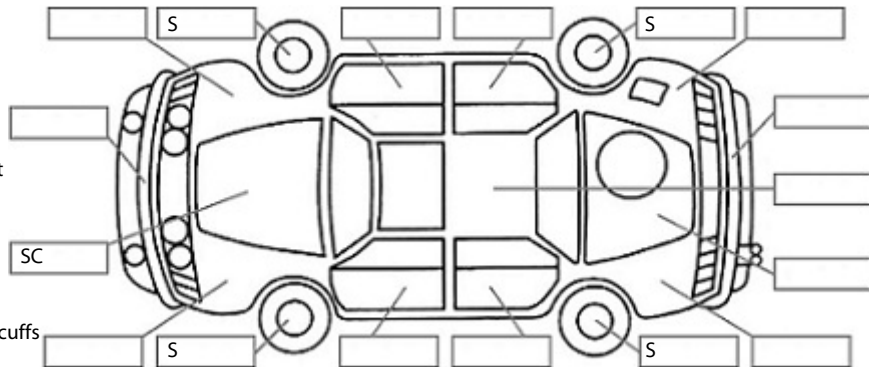

Make: Land Rover	Model: Discovery	Body Style: SUV
Year: 2007	Registration: GKS535	Reg Expiry: 28 Jun 2019
WoF Expiry: 28 Mar 2020	Odometer: 143,341 Kms	Good No: 19162010
VIN: SALLAJA436A382040	Next Service: 150580	Service History: No

Key:

- S = scratch
- D = dent
- R = rust
- PT = paint defect
- C = crack
- P = pin dent
- * = decals
- SC = stone chips
- W = significant scuffs

Body Inspection Comments

Minor stone chips in the windscreen ,