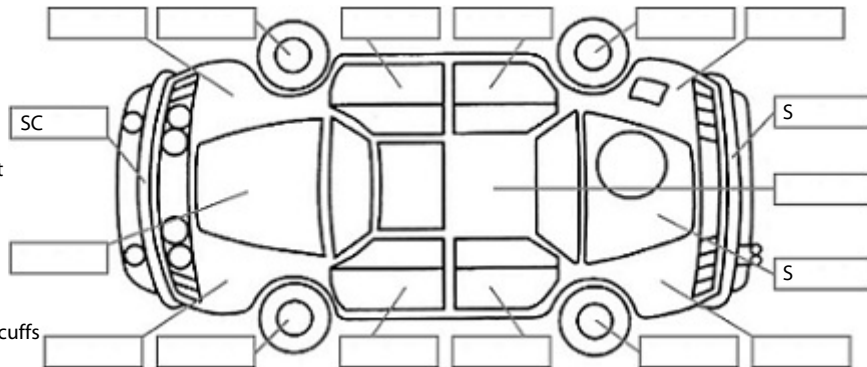

Key:

- S = scratch
- D = dent
- R = rust
- PT = paint defect
- C = crack
- P = pin dent
- * = decals
- SC = stone chips
- W = significant scuffs

Body Inspection Comments

Note: some defects & blemishes may not be displayed in the diagram

 Engine Timing Mechanism: Timing Chain
 Evidence of Cam Belt Replacement: Not Applicable Kms:

	Pass	Fail	N/A
Engine			
Oil level	✓		
Smoke & fumes	✓		
Performance	✓		
Noise	✓		
Cooling System			
Coolant condition	✓		
Performance	✓		
Radiator / Hoses (visual)	✓		
Transmission			
Operation	✓		
Noise	✓		
Clutch			✓
CV joints	✓		
Wheel bearings	✓		
Brakes			
Performance	✓		
Hand Brake	✓		
Tyres (lowest observed tread depth of tyres)			
Left front	8	mm	
Right front	8	mm	
Left rear	3	mm	
Right rear	3	mm	
Spare	N/A		
Suspension			
Suspension performance	✓		
Steering performance	✓		
Shock absorbers	✓		
Air Conditioning / Heater			
Operation	✓		
Electrical / Accessories			
Head lights	✓		
Tail lights	✓		
Indicators	✓		
Dashboard warning lights	✓		
Wipers (front & rear)	✓		
Window winder FL	✓		
Window winder FR	✓		
Window winder RL	✓		
Window winder RR	✓		
Rear view mirrors	✓		
Radio (basic test only)	✓		
CD (basic test only)	✓		
Number of keys	1		
Central locking	✓		
Remote locking	✓		
Sat. Nav. (basic test only)			✓
Reversing camera	✓		