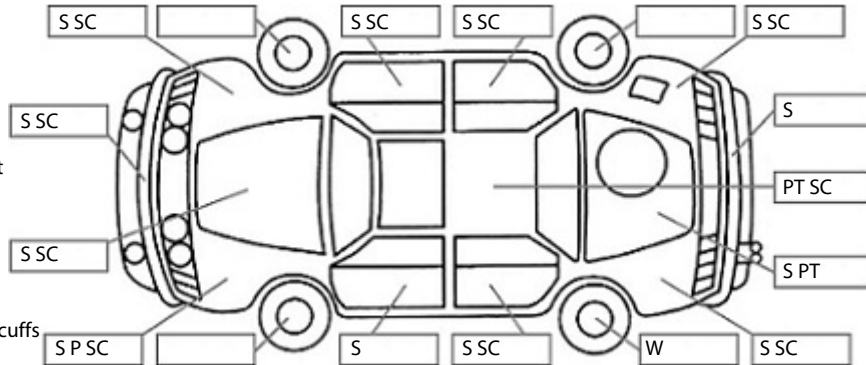

Key:

- S = scratch
- D = dent
- R = rust
- PT = paint defect
- C = crack
- P = pin dent
- * = decals
- SC = stone chips
- W = significant scuffs

Body Inspection Comments

Note: some defects & blemishes may not be displayed in the diagram