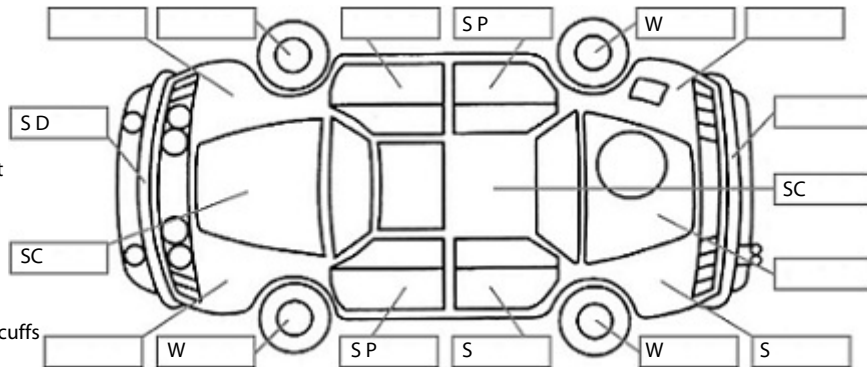

Make: Suzuki	Model: Swift	Body Style: Hatchback
Year: 2016	Registration: KGP612	Reg Expiry: 19 Jun 2019
WoF Expiry: 30 Apr 2020	Odometer: 75,702 Kms	Good No: 19158211
VIN: JSAFZC82S00336891	Next Service: 85000	Service History: No

Key:

- S = scratch
- D = dent
- R = rust
- PT = paint defect
- C = crack
- P = pin dent
- * = decals
- SC = stone chips
- W = significant scuffs

Body Inspection Comments

/

Note: some defects & blemishes may not be displayed in the diagram

 Engine Timing Mechanism: Timing Chain
 Evidence of Cam Belt Replacement: Not Applicable Kms:

	Pass	Fail	N/A
Engine			
Oil level	✓		
Smoke & fumes	✓		
Performance	✓		
Noise	✓		
Cooling System			
Coolant condition	✓		
Performance	✓		
Radiator / Hoses (visual)	✓		
Transmission			
Operation	✓		
Noise	✓		
Clutch			✓
CV joints	✓		
Wheel bearings	✓		
Brakes			
Performance	✓		
Hand Brake	✓		
Tyres (lowest observed tread depth of tyres)			
Left front	7.0	mm	
Right front	7.0	mm	
Left rear	7.0	mm	
Right rear	7.0	mm	
Spare	Yes		
Suspension			
Suspension performance	✓		
Steering performance	✓		
Shock absorbers	✓		
Air Conditioning / Heater			
Operation	✓		
Electrical / Accessories			
Head lights	✓		
Tail lights	✓		
Indicators	✓		
Dashboard warning lights	✓		
Wipers (front & rear)	✓		
Window winder FL	✓		
Window winder FR	✓		
Window winder RL	✓		
Window winder RR	✓		
Rear view mirrors	✓		
Radio (basic test only)	✓		
CD (basic test only)	✓		
Number of keys	2		
Central locking	✓		
Remote locking	✓		
Sat. Nav. (basic test only)			✓
Reversing camera			✓