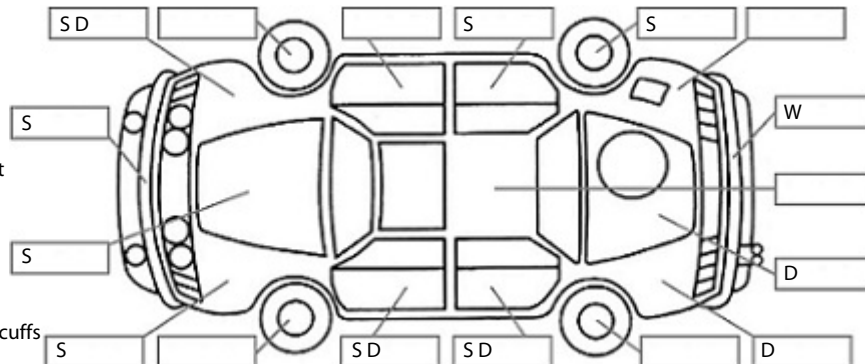

Key:

- S = scratch
- D = dent
- R = rust
- PT = paint defect
- C = crack
- P = pin dent
- * = decals
- SC = stone chips
- W = significant scuffs

Body Inspection Comments

Tail gate wiper plastic cover missing