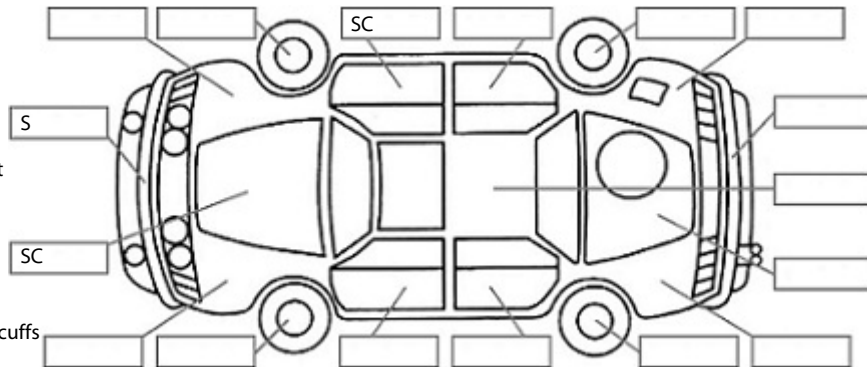

Key:

- S = scratch
- D = dent
- R = rust
- PT = paint defect
- C = crack
- P = pin dent
- * = decals
- SC = stone chips
- W = significant scuffs

Body Inspection Comments

Note: some defects & blemishes may not be displayed in the diagram

Engine Timing Mechanism: Timing Chain
 Evidence of Cam Belt Replacement: Not Applicable Kms:

	Pass	Fail	N/A
Engine			
Oil level	✓		
Smoke & fumes	✓		
Performance	✓		
Noise	✓		
Cooling System			
Coolant condition	✓		
Performance	✓		
Radiator / Hoses (visual)	✓		
Transmission			
Operation	✓		
Noise	✓		
Clutch	✓		
CV joints	✓		
Wheel bearings	✓		
Brakes			
Performance	✓		
Hand Brake	✓		
Tyres (lowest observed tread depth of tyres)			
Left front	3.8	mm	
Right front	4.6	mm	
Left rear	6	mm	
Right rear	6.7	mm	
Spare	Yes		
Suspension			
Suspension performance	✓		
Steering performance	✓		
Shock absorbers	✓		
Air Conditioning / Heater			
Operation	✓		
Electrical / Accessories			
Head lights	✓		
Tail lights	✓		
Indicators	✓		
Dashboard warning lights	✓		
Wipers (front & rear)	✓		
Window winder FL	✓		
Window winder FR	✓		
Window winder RL	✓		
Window winder RR	✓		
Rear view mirrors	✓		
Radio (basic test only)	✓		
CD (basic test only)	✓		
Number of keys	2		
Central locking	✓		
Remote locking	✓		
Sat. Nav. (basic test only)			✓
Reversing camera			✓