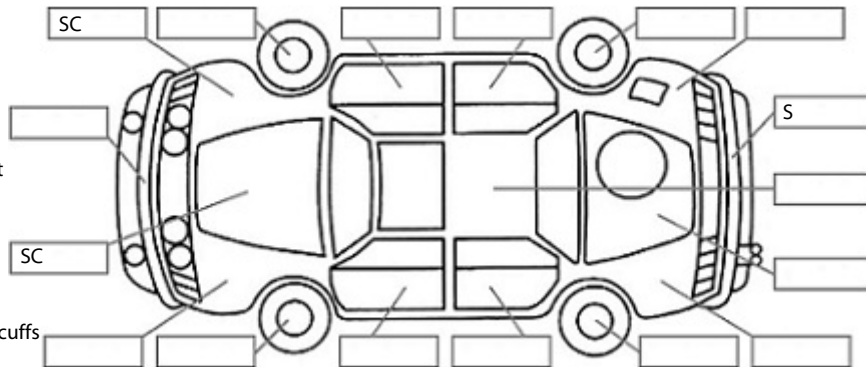

Key:

- S = scratch
- D = dent
- R = rust
- PT = paint defect
- C = crack
- P = pin dent
- * = decals
- SC = stone chips
- W = significant scuffs

Body Inspection Comments

Note: some defects & blemishes may not be displayed in the diagram

Engine Timing Mechanism: Timing Chain
 Evidence of Cam Belt Replacement: Not Applicable Kms:

	Pass	Fail	N/A
Engine			
Oil level	✓		
Smoke & fumes	✓		
Performance	✓		
Noise	✓		
Cooling System			
Coolant condition	✓		
Performance	✓		
Radiator / Hoses (visual)	✓		
Transmission			
Operation	✓		
Noise	✓		
Clutch			✓
CV joints	✓		
Wheel bearings	✓		
Brakes			
Performance	✓		
Hand Brake	✓		
Tyres (lowest observed tread depth of tyres)			
Left front	4.0	mm	
Right front	3.0	mm	
Left rear	3	mm	
Right rear	3	mm	
Spare	Yes		
Suspension			
Suspension performance	✓		
Steering performance	✓		
Shock absorbers	✓		
Air Conditioning / Heater			
Operation	✓		
Electrical / Accessories			
Head lights	✓		
Tail lights	✓		
Indicators	✓		
Dashboard warning lights	✓		
Wipers (front & rear)	✓		
Window winder FL	✓		
Window winder FR	✓		
Window winder RL	✓		
Window winder RR	✓		
Rear view mirrors	✓		
Radio (basic test only)	✓		
CD (basic test only)	✓		
Number of keys	2		
Central locking	✓		
Remote locking	✓		
Sat. Nav. (basic test only)			✓
Reversing camera	✓		