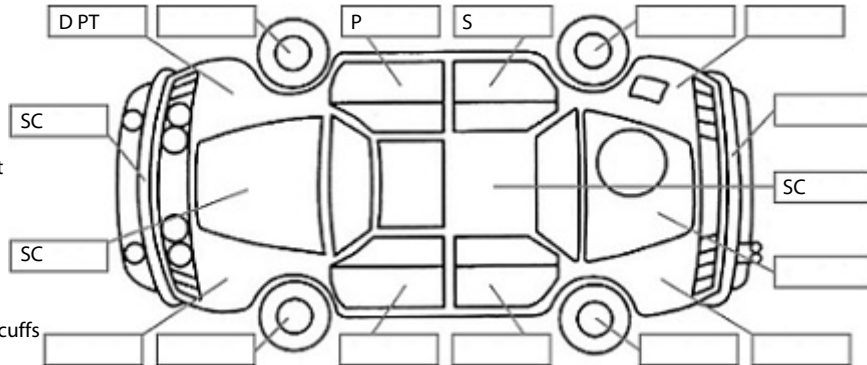

<b>Make:</b> Nissan	<b>Model:</b> Navara	<b>Body Style:</b> Utility
<b>Year:</b> 2011	<b>Registration:</b> GBG165	<b>Reg Expiry:</b> 15 Feb 2020
<b>WoF Expiry:</b> 17 May 2020	<b>Odometer:</b> 155,769 Kms	<b>Good No:</b> 19144542
<b>VIN:</b> MNTVCUD40A001920	<b>Next Service:</b> 164,803	<b>Service History:</b> Yes

**Key:**

- S = scratch
- D = dent
- R = rust
- PT = paint defect
- C = crack
- P = pin dent
- \* = decals
- SC = stone chips
- W = significant scuffs

**Body Inspection Comments**

surface Stone chip/crack on windscreen