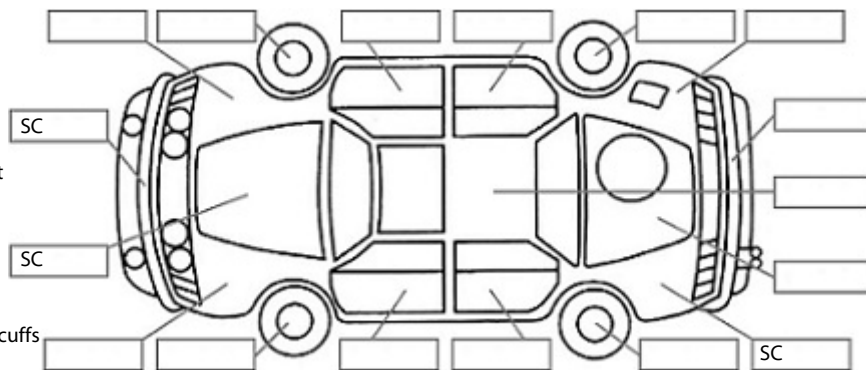

<b>Make:</b> Honda	<b>Model:</b> CRV	<b>Body Style:</b> SUV
<b>Year:</b> 2008	<b>Registration:</b> KYZ967	<b>Reg Expiry:</b> 27 Jul 2019
<b>WoF Expiry:</b> 10 Apr 2020	<b>Odometer:</b> 120,493 Kms	<b>Good No:</b> 19142953
<b>VIN:</b> 7AT08G7HX17101406	<b>Next Service:</b> Just Serviced	<b>Service History:</b> No

**Key:**

- S = scratch
- D = dent
- R = rust
- PT = paint defect
- C = crack
- P = pin dent
- \* = decals
- SC = stone chips
- W = significant scuffs

Body Inspection Comments

Note: some defects &amp; blemishes may not be displayed in the diagram