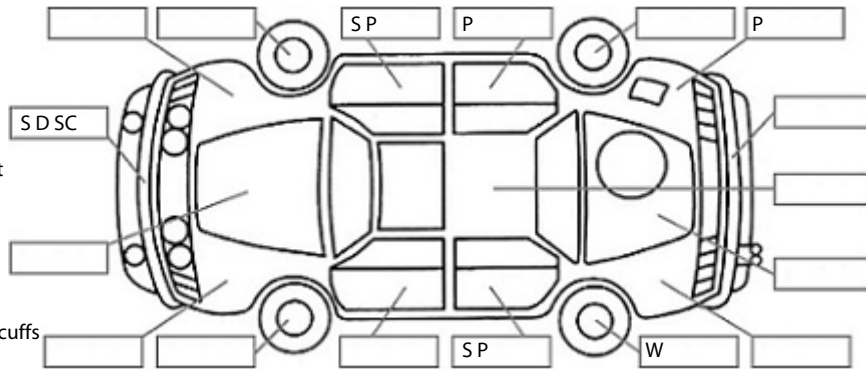

Key:

- S = scratch
- D = dent
- R = rust
- PT = paint defect
- C = crack
- P = pin dent
- * = decals
- SC = stone chips
- W = significant scuffs

Body Inspection Comments

1 key remote not working

Note: some defects & blemishes may not be displayed in the diagram