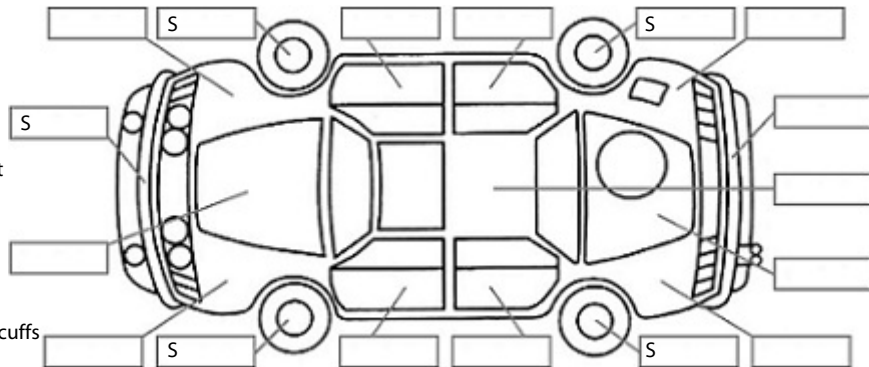

Key:

- S = scratch
- D = dent
- R = rust
- PT = paint defect
- C = crack
- P = pin dent
- * = decals
- SC = stone chips
- W = significant scuffs

Body Inspection Comments

1 remote key fail

Note: some defects & blemishes may not be displayed in the diagram