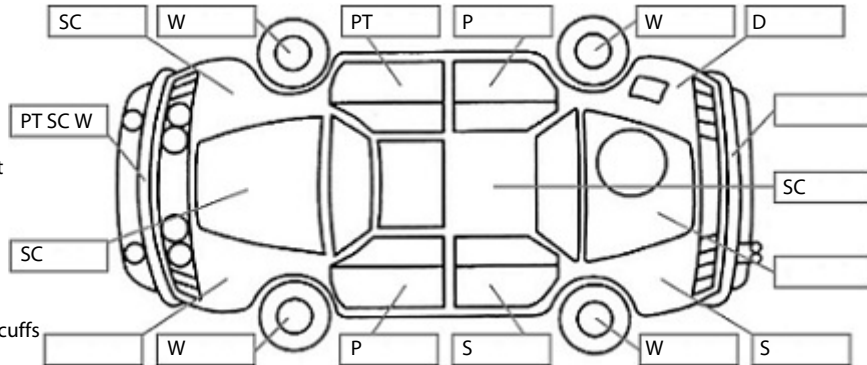

**Key:**

- S = scratch
- D = dent
- R = rust
- PT = paint defect
- C = crack
- P = pin dent
- \* = decals
- SC = stone chips
- W = significant scuffs

**Body Inspection Comments**

Left sill damage  
Windscreen stone chips

Note: some defects & blemishes may not be displayed in the diagram

Conditions During Body Inspection: Dry

**Under Carriage & Under Bonnet Inspection Comments**

**Interior Comments**

Seats	Tear in right front seat
Carpets	Average
Panels	Average
Dashboard	Average