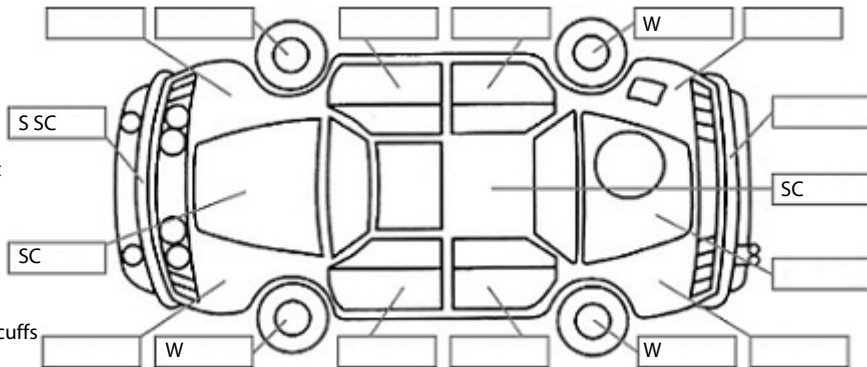

**Key:**

- S = scratch
- D = dent
- R = rust
- PT = paint defect
- C = crack
- P = pin dent
- \* = decals
- SC = stone chips
- W = significant scuffs

Body Inspection Comments

Note: some defects & blemishes may not be displayed in the diagram