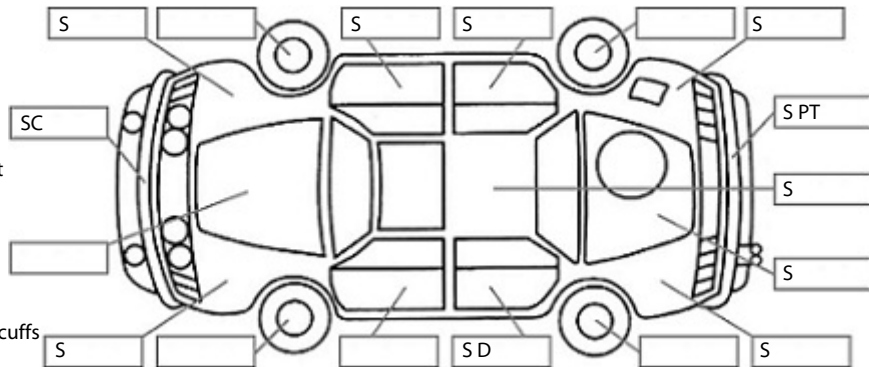

**Key:**

- S = scratch
- D = dent
- R = rust
- PT = paint defect
- C = crack
- P = pin dent
- \* = decals
- SC = stone chips
- W = significant scuffs

Body Inspection Comments

Note: some defects & blemishes may not be displayed in the diagram