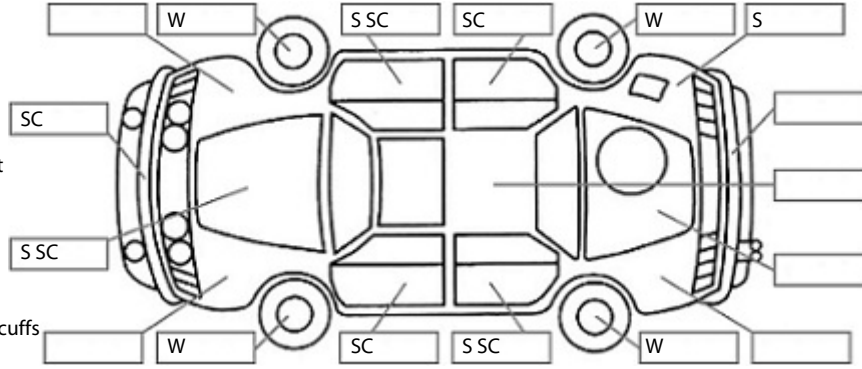

Key:

- S = scratch
- D = dent
- R = rust
- PT = paint defect
- C = crack
- P = pin dent
- * = decals
- SC = stone chips
- W = significant scuffs

Body Inspection Comments

Note: some defects & blemishes may not be displayed in the diagram