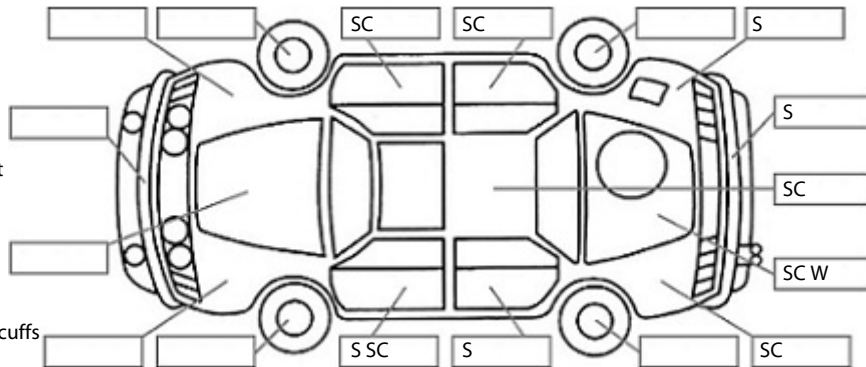

**Key:**

- S = scratch
- D = dent
- R = rust
- PT = paint defect
- C = crack
- P = pin dent
- \* = decals
- SC = stone chips
- W = significant scuffs

Body Inspection Comments

Note: some defects & blemishes may not be displayed in the diagram

Engine Timing Mechanism: Timing Chain  
 Evidence of Cam Belt Replacement: Not Applicable Kms:

	Pass	Fail	N/A
<b>Engine</b>			
Oil level	✓		
Smoke & fumes	✓		
Performance	✓		
Noise	✓		
<b>Cooling System</b>			
Coolant condition	✓		
Performance	✓		
Radiator / Hoses (visual)	✓		
<b>Transmission</b>			
Operation	✓		
Noise	✓		
Clutch			✓
CV joints	✓		
Wheel bearings	✓		
<b>Brakes</b>			
Performance	✓		
Hand Brake	✓		
<b>Tyres</b> (lowest observed tread depth of tyres)			
Left front	4.5	mm	
Right front	4.9	mm	
Left rear	5.1	mm	
Right rear	5.6	mm	
Spare	Yes		
<b>Suspension</b>			
Suspension performance	✓		
Steering performance	✓		
Shock absorbers	✓		
<b>Air Conditioning / Heater</b>			
Operation	✓		
<b>Electrical / Accessories</b>			
Head lights	✓		
Tail lights	✓		
Indicators	✓		
Dashboard warning lights	✓		
Wipers (front & rear)	✓		
Window winder FL	✓		
Window winder FR	✓		
Window winder RL	✓		
Window winder RR	✓		
Rear view mirrors	✓		
Radio (basic test only)	✓		
CD (basic test only)	✓		
Number of keys	2		
Central locking	✓		
Remote locking	✓		
Sat. Nav. (basic test only)			✓
Reversing camera	✓		