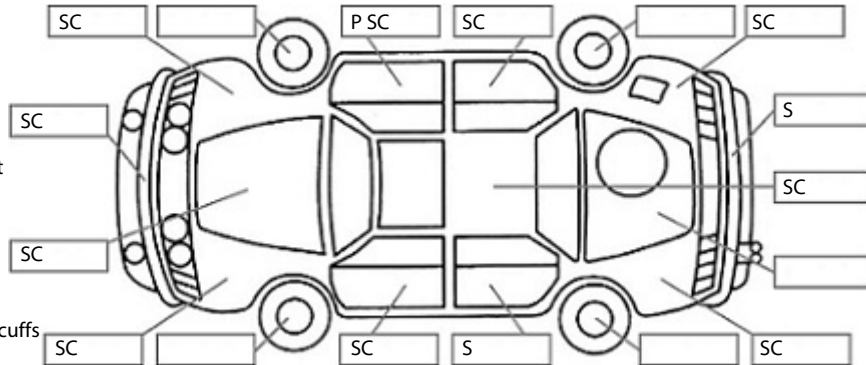

Make: Holden	Model: Commodore	Body Style: Wagon
Year: 2010	Registration: FKT64	Reg Expiry: 28 Jul 2019
WoF Expiry: 06 May 2020	Odometer: 200,454 Kms	Good No: 19117011
VIN: 6G1EK8EF1AL431423	Next Service: 210,500	Service History: No

Key:

- S = scratch
- D = dent
- R = rust
- PT = paint defect
- C = crack
- P = pin dent
- * = decals
- SC = stone chips
- W = significant scuffs

Body Inspection Comments

1 key remote not working, buttons torn