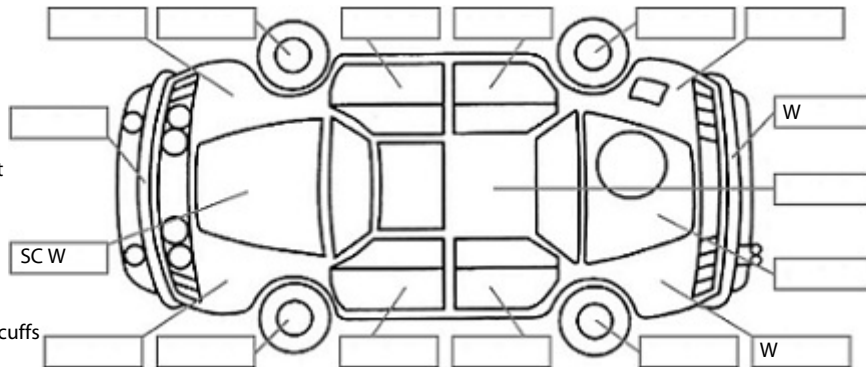

Make: Toyota	Model: Dyna	Body Style: Van
Year: 2013	Registration:	Reg Expiry:
WoF Expiry:	Odometer: 202,555 Kms	Good No: 19105891
VIN: 7AT0H60EX18005157	Next Service: Unknown	Service History: No

Note: This report is not a warranty

Key:

- S = scratch
- D = dent
- R = rust
- PT = paint defect
- C = crack
- P = pin dent
- * = decals
- SC = stone chips
- W = significant scuffs

Body Inspection Comments

Paint worn on inner wheel arches

Note: some defects & blemishes may not be displayed in the diagram