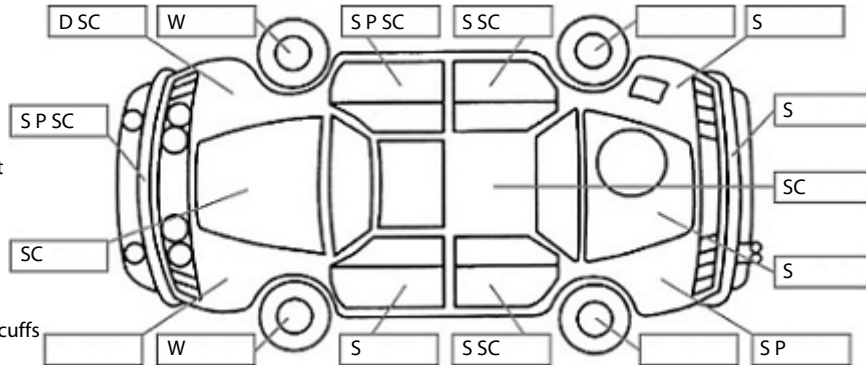

Key:

- S = scratch
- D = dent
- R = rust
- PT = paint defect
- C = crack
- P = pin dent
- * = decals
- SC = stone chips
- W = significant scuffs

Body Inspection Comments

Stonechips on windscreen. Pin dent on LH sill.

Wear on RF seat.

Note: some defects & blemishes may not be displayed in the diagram

Conditions During Body Inspection: Dry

Under Carriage & Under Bonnet Inspection Comments

Good condition.

Interior Comments