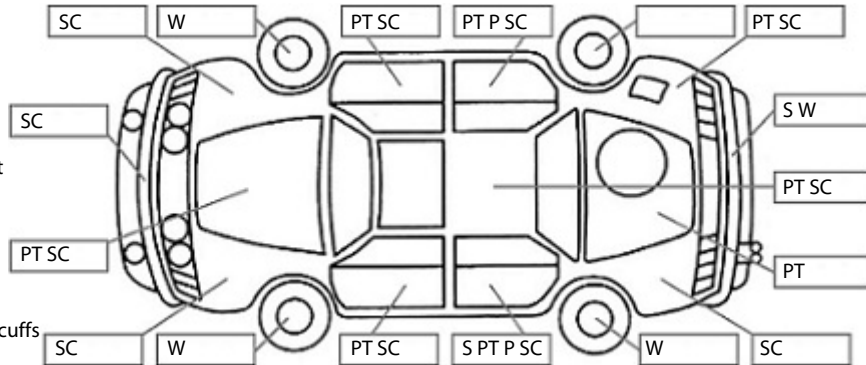

Key:

- S = scratch
- D = dent
- R = rust
- PT = paint defect
- C = crack
- P = pin dent
- * = decals
- SC = stone chips
- W = significant scuffs

Body Inspection Comments

Note: some defects & blemishes may not be displayed in the diagram