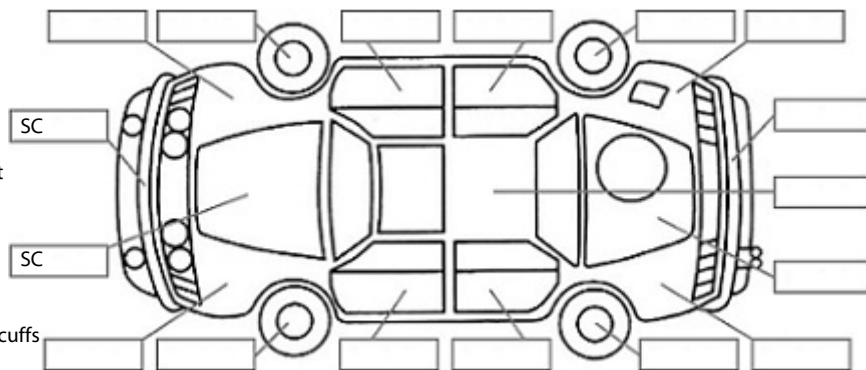

Make: Dodge	Model: Caliber	Body Style: Hatchback
Year: 2011	Registration: GDL96	Reg Expiry: 30 Nov 2019
WoF Expiry: 29 Nov 2019	Odometer: 50,645 Kms	Good No: 18889862
VIN: 1B3C34HA1BD293316	Next Service: 62000	Service History: No

Key:

- S = scratch
- D = dent
- R = rust
- PT = paint defect
- C = crack
- P = pin dent
- * = decals
- SC = stone chips
- W = significant scuffs

Body Inspection Comments

Tow bar need attention(missing part)