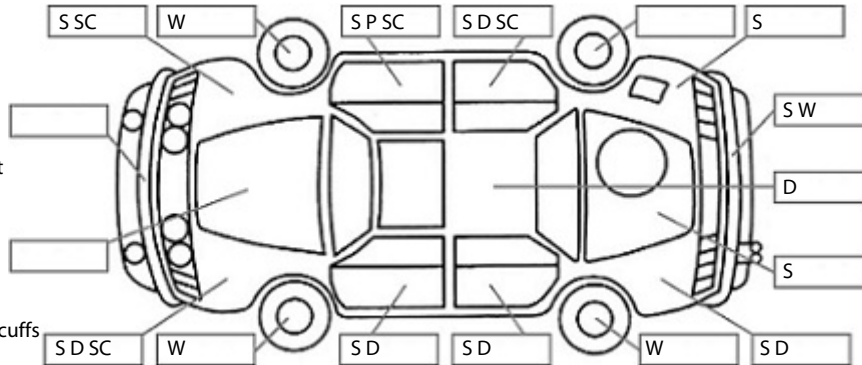

<b>Make:</b> Ford	<b>Model:</b> Mondeo	<b>Body Style:</b> Hatchback
<b>Year:</b> 2003	<b>Registration:</b> BGW537	<b>Reg Expiry:</b> 01 Mar 2019
<b>WoF Expiry:</b> 08 Jan 2020	<b>Odometer:</b> 234,220 Kms	<b>Good No:</b> 18889815
<b>VIN:</b> WF05XXGBB52G4133	<b>Next Service:</b>	<b>Service History:</b> No

**Key:**

- S = scratch
- D = dent
- R = rust
- PT = paint defect
- C = crack
- P = pin dent
- \* = decals
- SC = stone chips
- W = significant scuffs

Body Inspection Comments

Stone chip front window screen

Note: some defects & blemishes may not be displayed in the diagram

Conditions During Body Inspection: Dry

Under Carriage & Under Bonnet Inspection Comments

No underbody inspection

Interior Comments

Seats	marks, wee holes
Carpets	Good
Panels	Good
Dashboard	Good

General Comments

Road Conditions During Test Drive: Dry

Engine Timing Mechanism: Timing Chain  
 Evidence of Cam Belt Replacement: Not Applicable Kms:

	Pass	Fail	N/A
<b>Engine</b>			
Oil level	✓		
Smoke & fumes	✓		
Performance	✓		
Noise	✓		
<b>Cooling System</b>			
Coolant condition	✓		
Performance	✓		
Radiator / Hoses (visual)	✓		
<b>Transmission</b>			
Operation	✓		
Noise	✓		
Clutch			✓
CV joints	✓		
Wheel bearings	✓		
<b>Brakes</b>			
Performance	✓		
Hand Brake	✓		
<b>Tyres</b> (lowest observed tread depth of tyres)			
Left front	2.7	mm	
Right front	7	mm	
Left rear	6.7	mm	
Right rear	4.3	mm	
Spare	Yes		
<b>Suspension</b>			
Suspension performance	✓		
Steering performance	✓		
Shock absorbers	✓		
<b>Air Conditioning / Heater</b>			
Operation	✓		
<b>Electrical / Accessories</b>			
Head lights	✓		
Tail lights	✓		
Indicators	✓		
Dashboard warning lights	✓		
Wipers (front & rear)	✓		
Window winder FL	✓		
Window winder FR	✓		
Window winder RL	✓		
Window winder RR	✓		
Rear view mirrors	✓		
Radio (basic test only)	✓		
CD (basic test only)	✓		
Number of keys	1		
Central locking	✓		
Remote locking	✓		
Sat. Nav. (basic test only)			✓
Reversing camera			✓