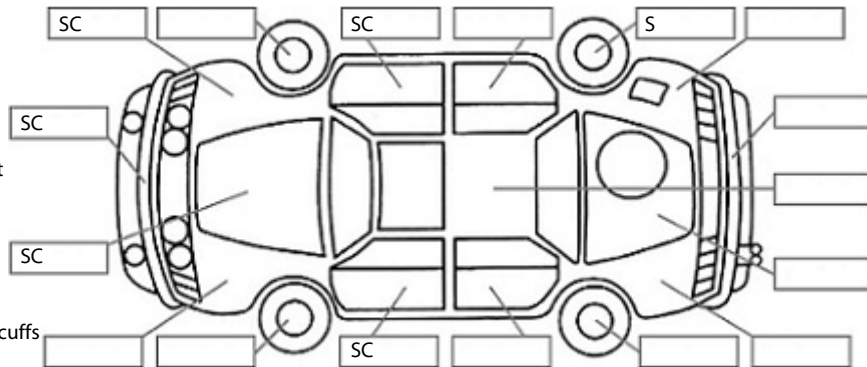

Make: Mitsubishi	Model: Pajero	Body Style: SUV
Year: 2008	Registration: HGY19	Reg Expiry: 02 Dec 2019
WoF Expiry: 06 Feb 2020	Odometer: 289,508 Kms	Good No: 18873547
VIN: JMFLYV98W7J002973	Next Service: 309500	Service History: Yes

Key:

- S = scratch
- D = dent
- R = rust
- PT = paint defect
- C = crack
- P = pin dent
- * = decals
- SC = stone chips
- W = significant scuffs

Note: some defects & blemishes may not be displayed in the diagram